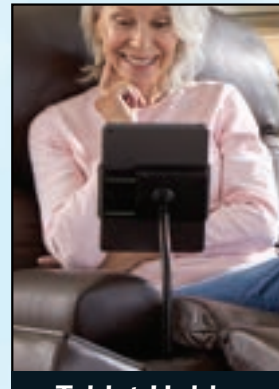

Tablet Holder
& Charger