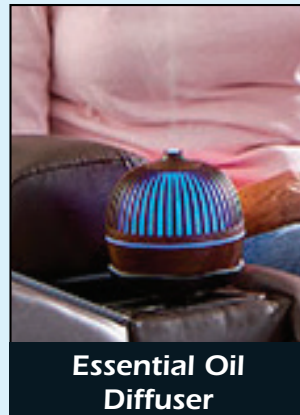

Bluetooth Speaker

Tablet Holder
& Charger

Illuminated
Multicolored Bowl

Flex Light

Essential Oil
Diffuser

Stem Glass Holder

PROUDLY MADE
BY AMERICANS

GOLDEN