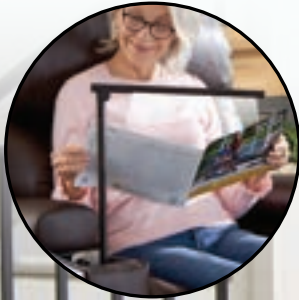

Elevate Your Senses

GOLDEN Cloud+™

SEE
better

TASTE
elegantly

SMELL
refreshing scents

HEAR
clearer

Comfort at the
TOUCH of a button

MAXI COMFORT
Ultimate Recline Technology

*The PR511 Cloud+
Power Lift Recliner
shown in Brisa®
Coffee Bean in size
Medium. Multiple sizes
available. Model Bette
is 5'6" tall.*

GOLDEN
YOUR LIFE IN MOTION

GOLDEN Cloud+™

Feel Ultimate Wellness with Patented MaxiComfort® Zero Gravity Positioning, Adjustable Headrest & Lumbar with Programmable AutoDrive™ Hand Control!