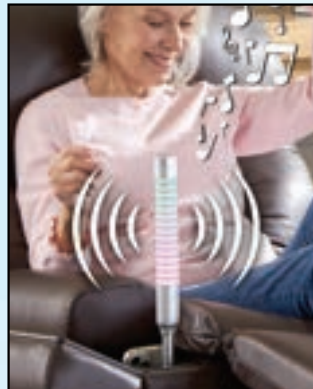

Standard Accessories

Butler Tray Table

LED Reading Light

Cup Holder

Wireless Phone
Charger

USB Charging
Port

Optional Accessories

Cooling Fan