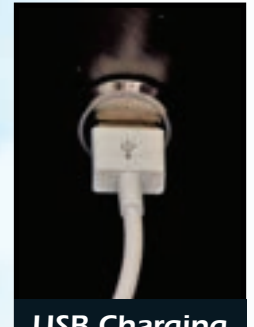

Standard Accessories

Butler Tray Table

LED Reading Light

Cup Holder

Wireless Phone
Charger

USB Charging
Port

Optional Accessories

Cooling Fan