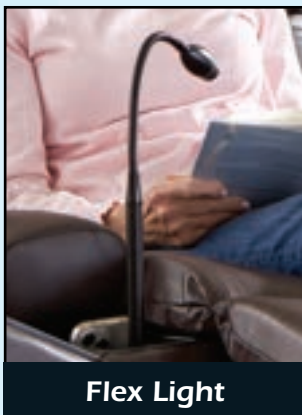

GOLDEN Cloud+™

Feel Ultimate Wellness with Patented MaxiComfort® Zero Gravity Positioning, Adjustable Headrest & Lumbar with Programmable AutoDrive™ Hand Control!

Standard Accessories

Optional Accessories

Flex Light

PROUDLY MADE
BY AMERICANS

GOLDEN

Visit your local Authorized Retailer for a multisensory test drive!

PROUDLY MADE
BY AMERICANS